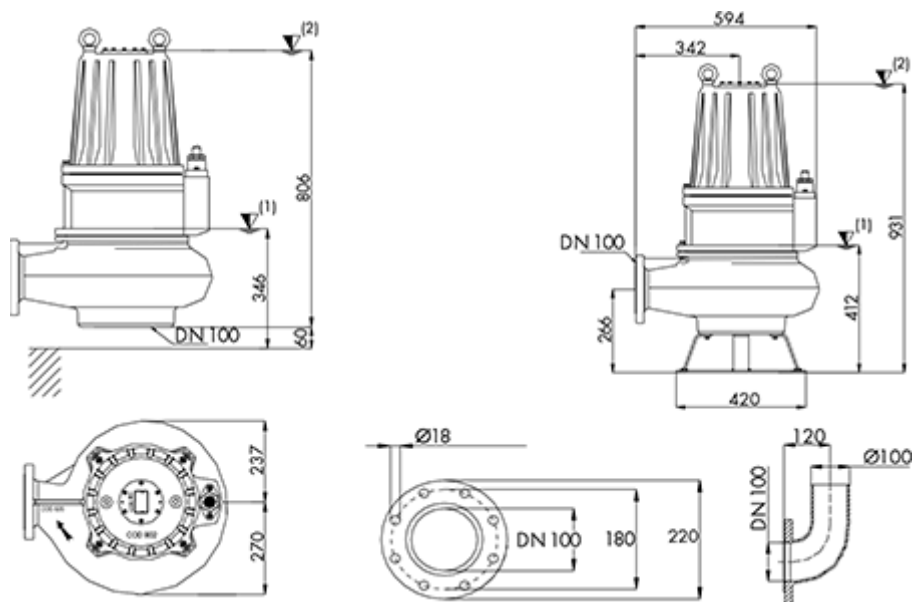

Article number: 71644200001003

Description: Dreno sewage pump Serie VT 100/4/240 C375
20 3x400V 50HZ discharge DN100

Measures

Version = Type VT 100/4/240 C.375 & VT 100/4/240 C.380